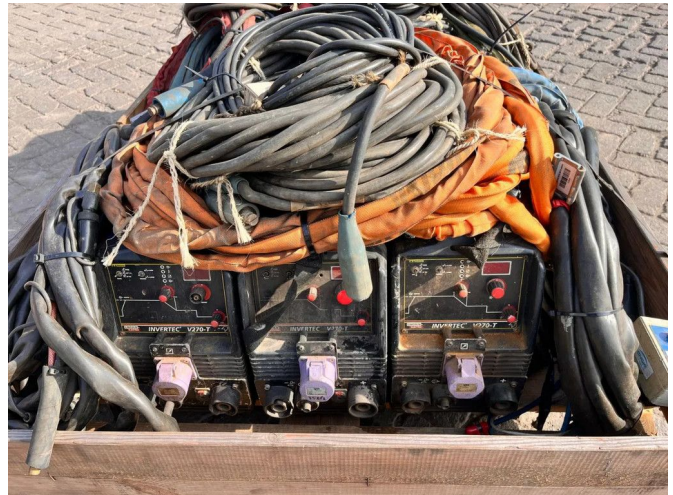

AG Trucks

Invertec V270T LINCOLN ELECTRIC WELDING MACHINE

ALGEMENE KENMERKEN

ID	43744
Merk	Invertec
Type	V270T LINCOLN ELECTRIC WELDING MACHINE
Opbouw	Aggregaat

TECHNISCHE KENMERKEN

Brandstof	Electrisch

EXTRA'S

BESCHRIJVING

ID43744
Welding machines
Brand: Invertec
Type: V270T Lincoln Electric
Including all necessary cables