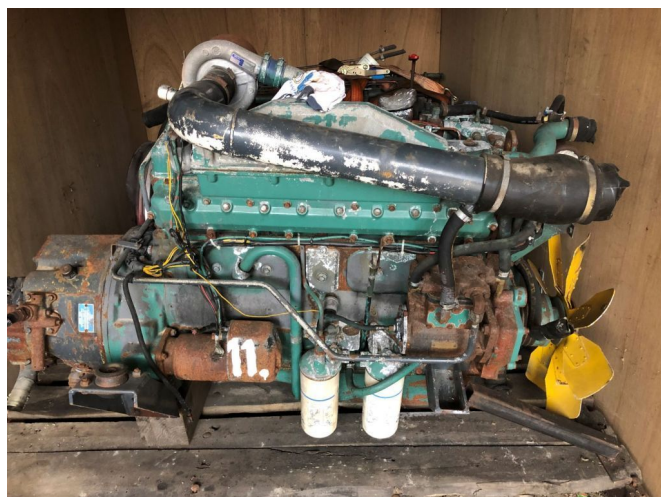

AG Trucks

Volvo TD71A

CARACTÉRISTIQUES GÉNÉRALES

ID	29269
Marque	Volvo
Type	TD71A
Chassis	Moteur

CARACTÉRISTIQUES TECHNIQUES

Carburant	Diesel
-----------	--------

AVANTAGES

DESCRIPTION

Dommages: aucun

WE HAVE MORE ENGINES TYPE VOLVO TD 71A
ALSO WE HAVE MORE DIFFERENT TYPES OF USED
VOLVO ENGINES: TD 70G, TWD 731, TWD 740VE, TD 60B

PART: ENGINE

BRAND : Volvo

TYPE : TD71A

GEARBOX : Dana Clark C- 273 5- 174

We could sell with, or without gearbox

ID29269