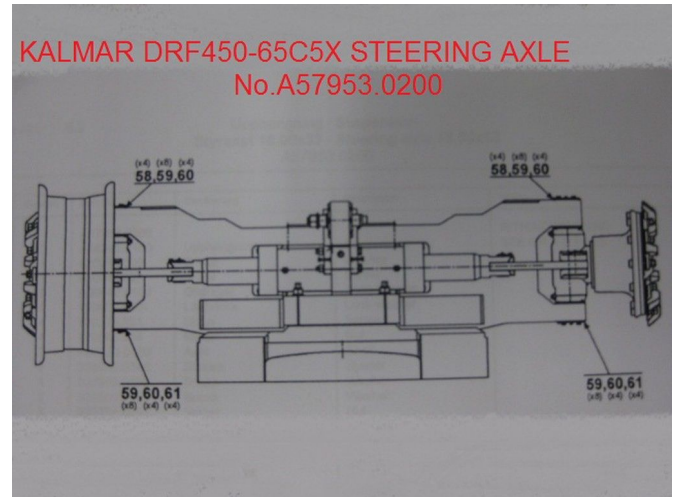

AG Trucks

Kalmar DRF450-65C5X Steering axle No.A57953.0200

CARACTÉRISTIQUES GÉNÉRALES

ID	34474
Marque	Kalmar
Type	Kalmar DRF450-65C5X Steering axle No.A57953.0200
Chassis	Essieu

CARACTÉRISTIQUES TECHNIQUES

AVANTAGES

DESCRIPTION

Kalmar DRF450-65C5X Steering axle No.A57953.0200

MACHINE TYPE : reachstacker
BRAND : Kalmar
MODEL : DRF450-65
PART : Steering axle
PART NUMBER KALMAR : A57953.0200
ID34474