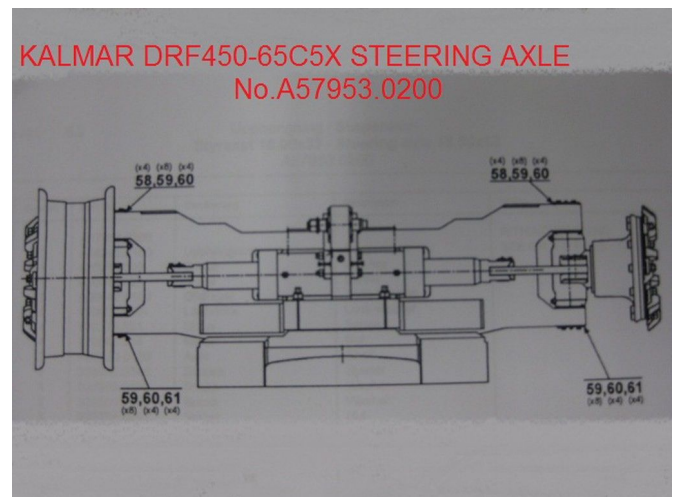

AG Trucks

Kalmar DRF450-65C5X Steering axle No.A57953.0200

CARACTÉRISTIQUES GÉNÉRALES

ID	34474
Marque	Kalmar
Type	Kalmar DRF450-65C5X Steering axle No.A57953.0200
Chassis	Essieu

CARACTÉRISTIQUES TECHNIQUES

AVANTAGES

DESCRIPTION

Kalmar DRF450-65C5X Steering axle No.A57953.0200

MACHINE TYPE : reachstacker
BRAND : Kalmar
MODEL : DRF450-65
PART : Steering axle
PART NUMBER KALMAR : A57953.0200
ID34474