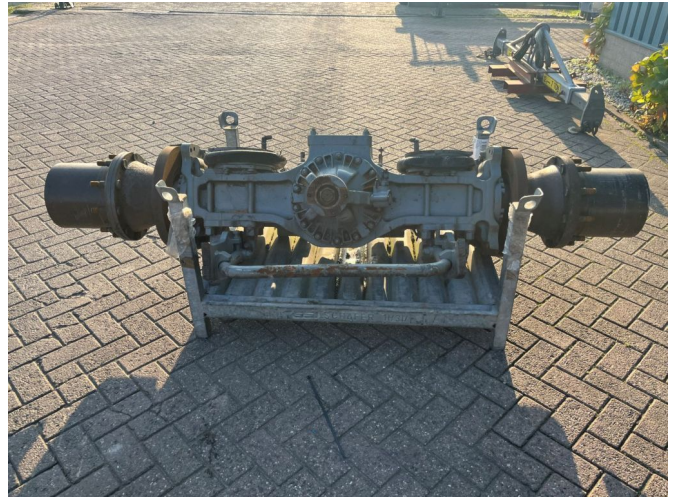

AG Trucks

Terberg YT222 Rear axle

GENERAL CHARACTERISTICS

ID	94476
Make	Terberg
Type	YT222 Rear axle
Construction	Rear axle

TECHNICAL FEATURES

EXTRAS

DESCRIPTION

Damages: none

Rear axle for terminal tractor Terberg YT222