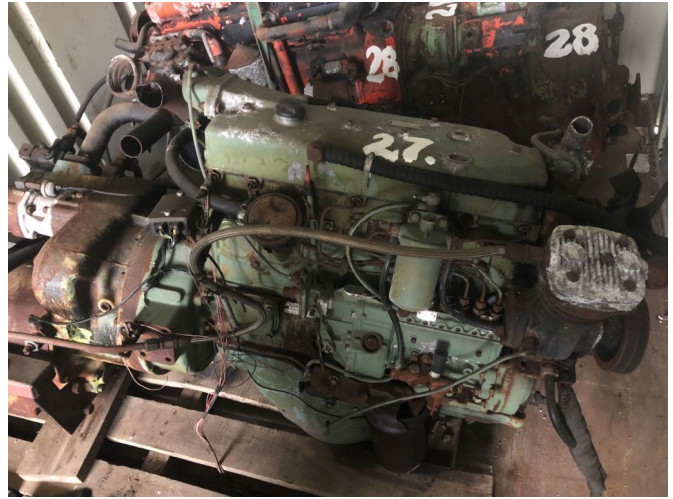

AG Trucks

Mercedes-Benz OM 352A

GENERAL CHARACTERISTICS

ID	41835
Make	Mercedes-Benz
Type	OM 352A
Construction	Engine

TECHNICAL FEATURES

Fuel	Diesel

EXTRAS

DESCRIPTION

Damages: none

ID NUMBER: 41835
CATEGORY: Engine parts
BRAND: Mercedes-Benz
MODEL: OM352A
CONDITION: Used
PART NUMBER: KBA10144