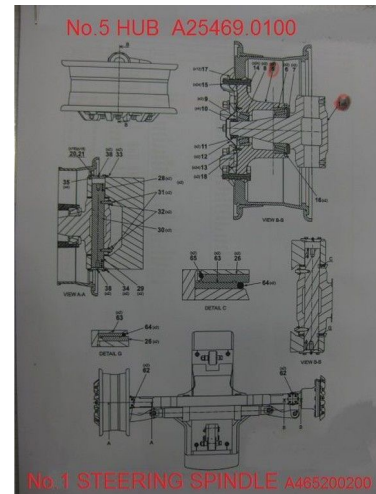

AG Trucks

Kalmar Steering spindle. Hub

GENERAL CHARACTERISTICS

ID	34474
Make	Kalmar
Type	Steering spindle. Hub
Construction	Axle

TECHNICAL FEATURES

EXTRAS

DESCRIPTION

Damages: none

Kalmar DRF450-65C5X Steering wheel suspension: HUB
No.A25469.0100,SPINDLE No.A46520.0200

MACHINE TYPE : reachstacker
BRAND : Kalmar
MODEL : DRF450-65
PART : Steering wheel suspension
PART NUMBER KALMAR :
HUB No.A25469.0100
SPINDLE No.A46520.0200
ID34474