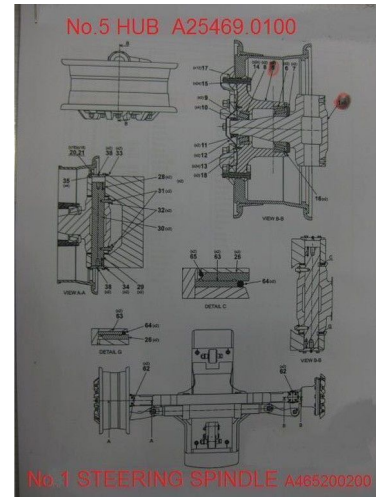

AG Trucks

Kalmar Steering spindle. Hub

GENERAL CHARACTERISTICS

ID	34474
Make	Kalmar
Type	Steering spindle. Hub
Construction	Axle

TECHNICAL FEATURES

EXTRAS

DESCRIPTION

Damages: none

Kalmar DRF450-65C5X Steering wheel suspension: HUB
No.A25469.0100,SPINDLE No.A46520.0200

MACHINE TYPE : reachstacker
BRAND : Kalmar
MODEL : DRF450-65
PART : Steering wheel suspension
PART NUMBER KALMAR :
HUB No.A25469.0100
SPINDLE No.A46520.0200
ID34474