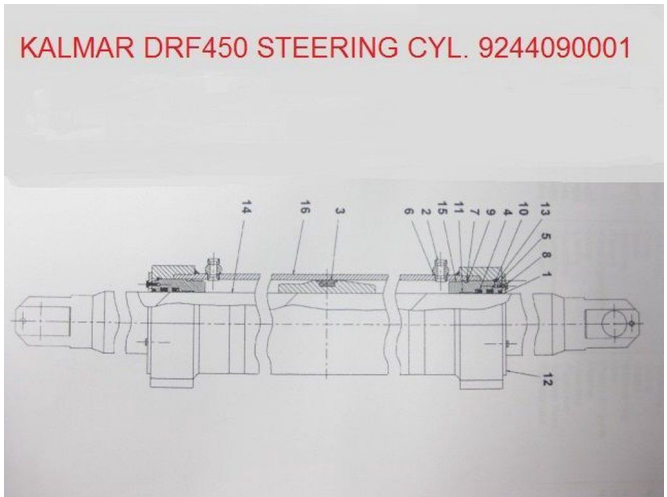

AG Trucks

Kalmar DRF450-65

GENERAL CHARACTERISTICS

ID	34474
Make	Kalmar
Type	DRF450-65
Construction	Hydraulic system

TECHNICAL FEATURES

EXTRAS

DESCRIPTION

Damages: none

Kalmar DRF450-65C5X Steering cylinder No.924409.0001

MACHINE TYPE : reachstacker

BRAND : Kalmar

MODEL : DRF450-65

PART : Steering cylinder

PART NUMBER KALMAR : 924409.0001

ID34474