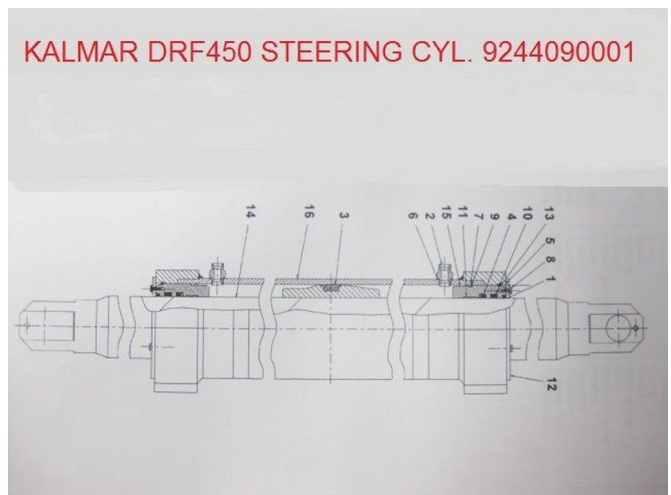

AG Trucks

Kalmar DRF450-65

GENERAL CHARACTERISTICS

ID	34474
Make	Kalmar
Type	DRF450-65
Construction	Hydraulic system

TECHNICAL FEATURES

EXTRAS

DESCRIPTION

Damages: none

Kalmar DRF450-65C5X Steering cylinder No.924409.0001

MACHINE TYPE : reachstacker

BRAND : Kalmar

MODEL : DRF450-65

PART : Steering cylinder

PART NUMBER KALMAR : 924409.0001

ID34474