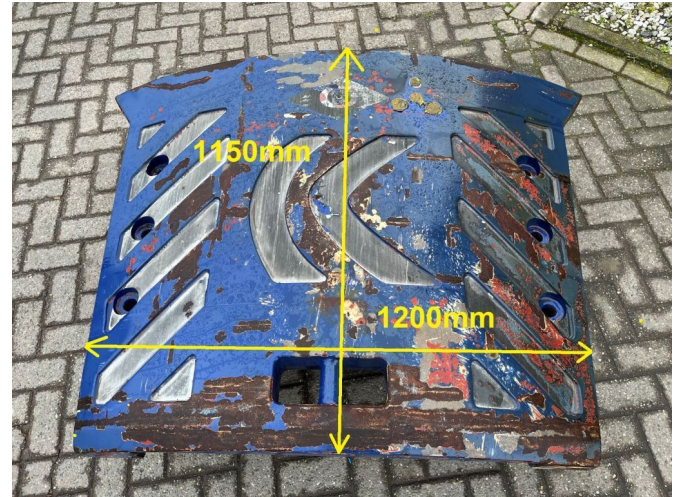

AG Trucks

Kalmar DRF450-65C5X Contragewicht/ Counter weight

GENERAL CHARACTERISTICS

ID	34474
Make	Kalmar
Type	DRF450-65C5X Contragewicht/ Counter weight
Construction	Other

TECHNICAL FEATURES

Length	120 cm
Width	115 cm

EXTRAS

DESCRIPTION

Damages: none

PARTS: Counter weight
FOR: Kalmar reachstacker DRF450-65C5X