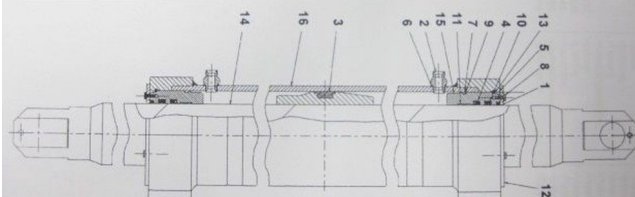

### TECHNICAL FEATURES

---

KALMAR DRF450 STEERING CYL. 9244090001

KALMAR DRF450 STEERING CYL. 9244090001