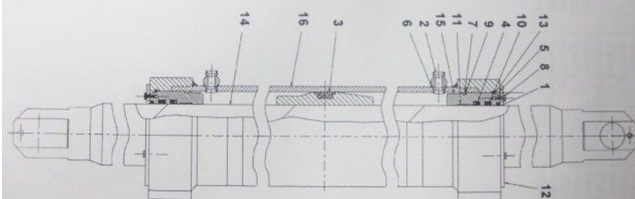

### GENERAL CHARACTERISTICS

---

ID	34474
Make	Kalmar
Type	DRF450-65
Construction	Hydraulic system

### TECHNICAL FEATURES

---

KALMAR DRF450 STEERING CYL. 9244090001

KALMAR DRF450 STEERING CYL. 9244090001