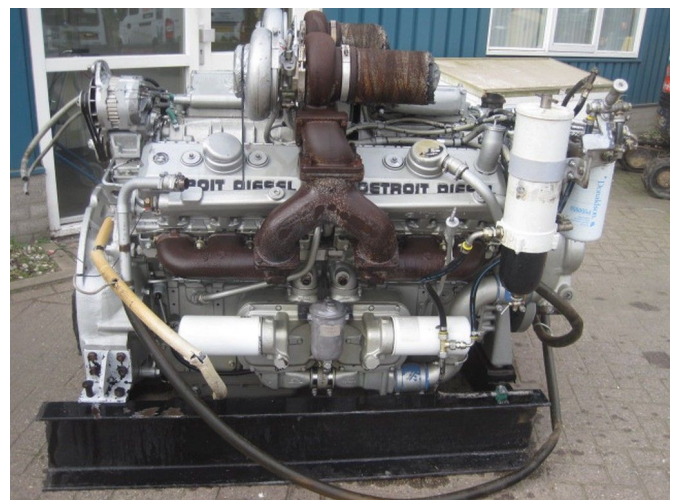

AG Trucks

Detroit SERIE 92

GENERAL CHARACTERISTICS

ID	40197
Make	Detroit
Type	SERIE 92
Year	2001
Construction	Engine

TECHNICAL FEATURES

EXTRAS

DESCRIPTION

DETROIT DIESEL SERIES 92 GOOD CONDITION ID40197