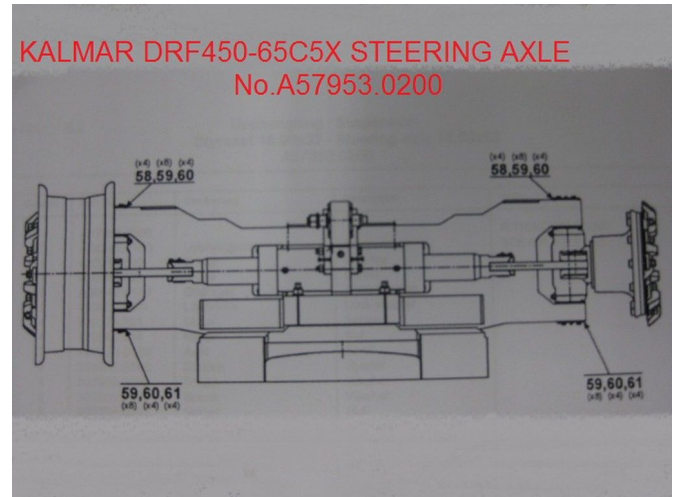

AG Trucks

Kalmar DRF450-65C5X Steering axle No.A57953.0200

ALLGEMEINE MERKMALE

ID	34474
Marke	Kalmar
Typ	Kalmar DRF450-65C5X Steering axle No.A57953.0200
Konstruktion	Achse

TECHNISCHE MERKMALE

EXTRAS

BESCHREIBUNG

Kalmar DRF450-65C5X Steering axle No.A57953.0200
MACHINE TYPE : reachstacker BRAND : Kalmar MODEL :
DRF450-65 PART : Steering axle PART NUMBER KALMAR
: A57953.0200 ID34474