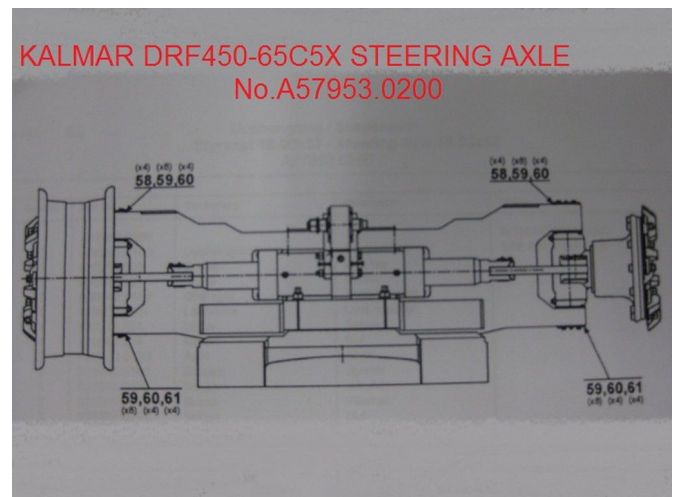

AG Trucks

Kalmar DRF450-65C5X Steering axle No.A57953.0200

ALLGEMEINE MERKMALE

ID	34474
Marke	Kalmar
Typ	Kalmar DRF450-65C5X Steering axle No.A57953.0200
Konstruktion	Achse

TECHNISCHE MERKMALE

EXTRAS

BESCHREIBUNG

Kalmar DRF450-65C5X Steering axle No.A57953.0200
MACHINE TYPE : reachstacker BRAND : Kalmar MODEL :
DRF450-65 PART : Steering axle PART NUMBER KALMAR
: A57953.0200 ID34474